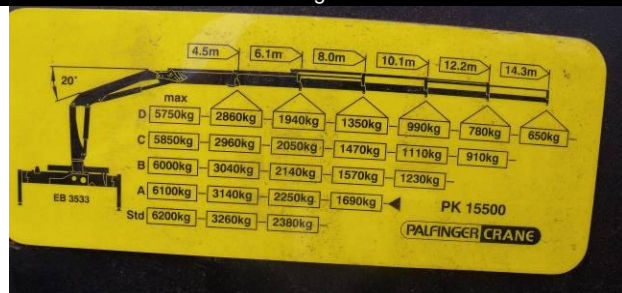

Hopdeals.com

AUTHORITY EQUIPMENT REMARKETING SPECIALISTS

Head Office: 2 Boothferry Road, Howden, Goole, DN14 7EF

Tel: +44 (0)1430 434800

Fax: +44 (0)1430 434900

Email: sales@hopdeals.com

www.hopdeals.com

Image 5